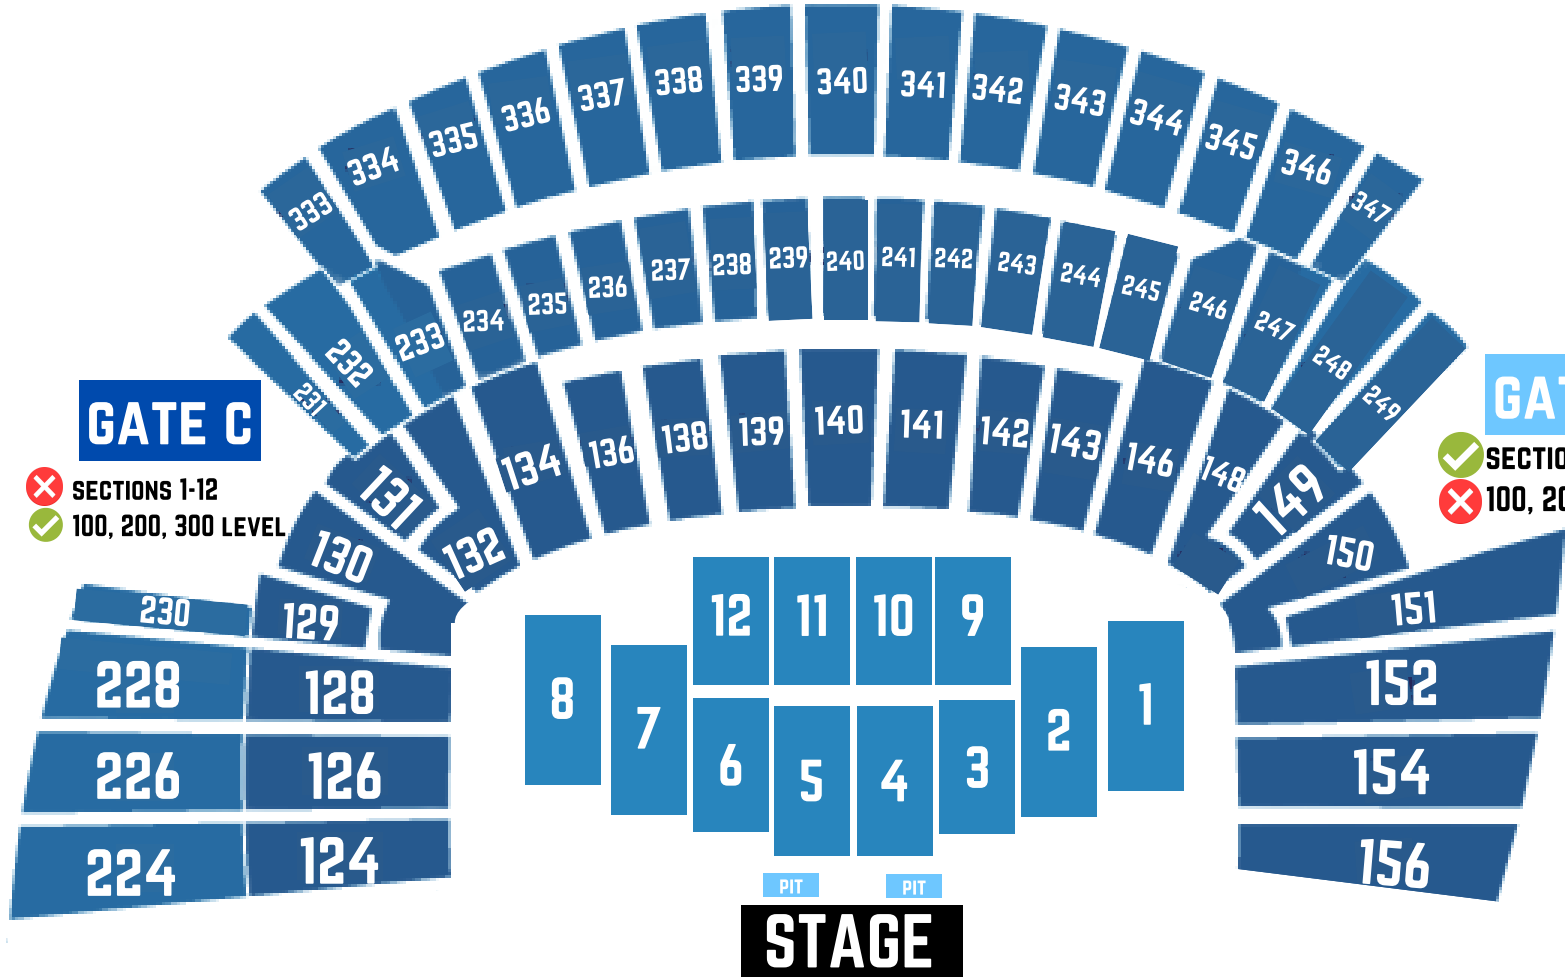

CINCINNATI
MUSIC FESTIVAL

2022 SEATING CHART

PAUL BROWN STADIUM | JULY 22-23, 2022

GATE D

CLUB EAST
ENTRANCE

100, 200, 300 LEVEL

SECTIONS 1-12

GATE C

SECTIONS 1-12

100, 200, 300 LEVEL

GATE E

SECTIONS 1-12

100, 200, 300 LEVEL

BENGALS PRO SHOP

★ GATE C & D: 100 LEVEL, 200 LEVEL (CLUB), 300 LEVEL ENTRY ONLY
 ★ GATE E: SECTIONS 1-12 (FIELD LEVEL) ENTRY ONLY